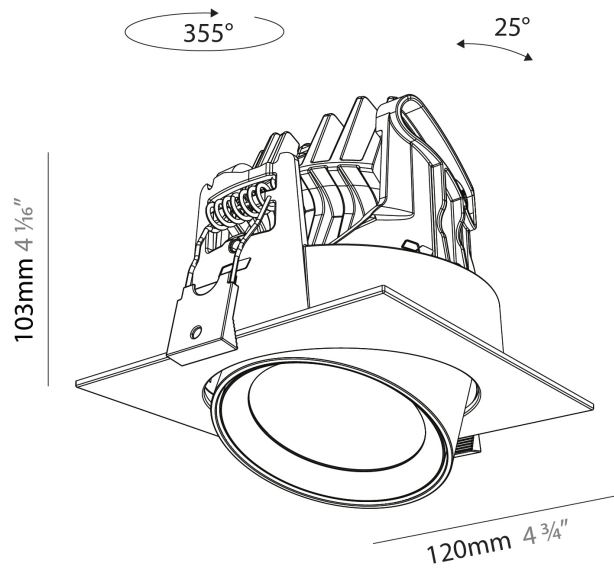

PHYSICAL

Shape: Cylinder
Diameter (mm): 120
Diameter (in): 4 3/4
Length (mm): 120
Length (in): 4 3/4
Height (mm): 105
Height (in): 4 1/8
Min. Recessing Depth (mm): 120
Min. Recessing Depth (in): 4 3/4
Light Distribution: Adjustable / Direct
Weight (kg): 0.665
Diffuser: Lens Pack - No Lens / Opal / Linear Spread Lens / Honeycomb / Spread Lens
Fixture Finish: SSR / BKV / CWI / CRY / HAB / UFT / ITA / RUA / FTG / MYG / LOD / PUS / FRO / FUP / KIA / POP / BLS / SPG / MEY / GOH / GUM / CHC / COM / ABZ / JAG / OBR / MOS / ROR
Fixture Material: Aluminum
Cut-out Measurements: Dia. 112mm / 4 7/16"

ELECTRICAL

Lamp Type: LED (Zhaga Standard)
Input Wattage (W): 20.5
Total Output Wattage (W): 18.1
Dimming: Tri-Mode (Non-Dimming and Phase Dimming (120Vac only) and 0-10V Dimming)
Driver Included: Yes
Driver Location: Recessed Housing
Driver Type: Constant Current - Universal
Driver Class: Class 2
Input Voltage (V): 120 - 277
Constant Current (MA): 500

LED

Color Temperature (°K): 2700 / 3000 / 3500 / 4000
Max. Delivered Lumen (lm): 1432 / 1542 / 1432 / 1636
Nominal Lumen (lm): 1668 / 1797 / 1668 / 1907
CRI: >90 CRI
Lamp Life (hrs): 50000

OPTICAL

Reflector°: 10
Adjustability: Rotational 350° / Tilt 25°

RATINGS AND CERTIFICATIONS

Certified By: CSA Certified to UL and CSA Standards
IP rating: IP20